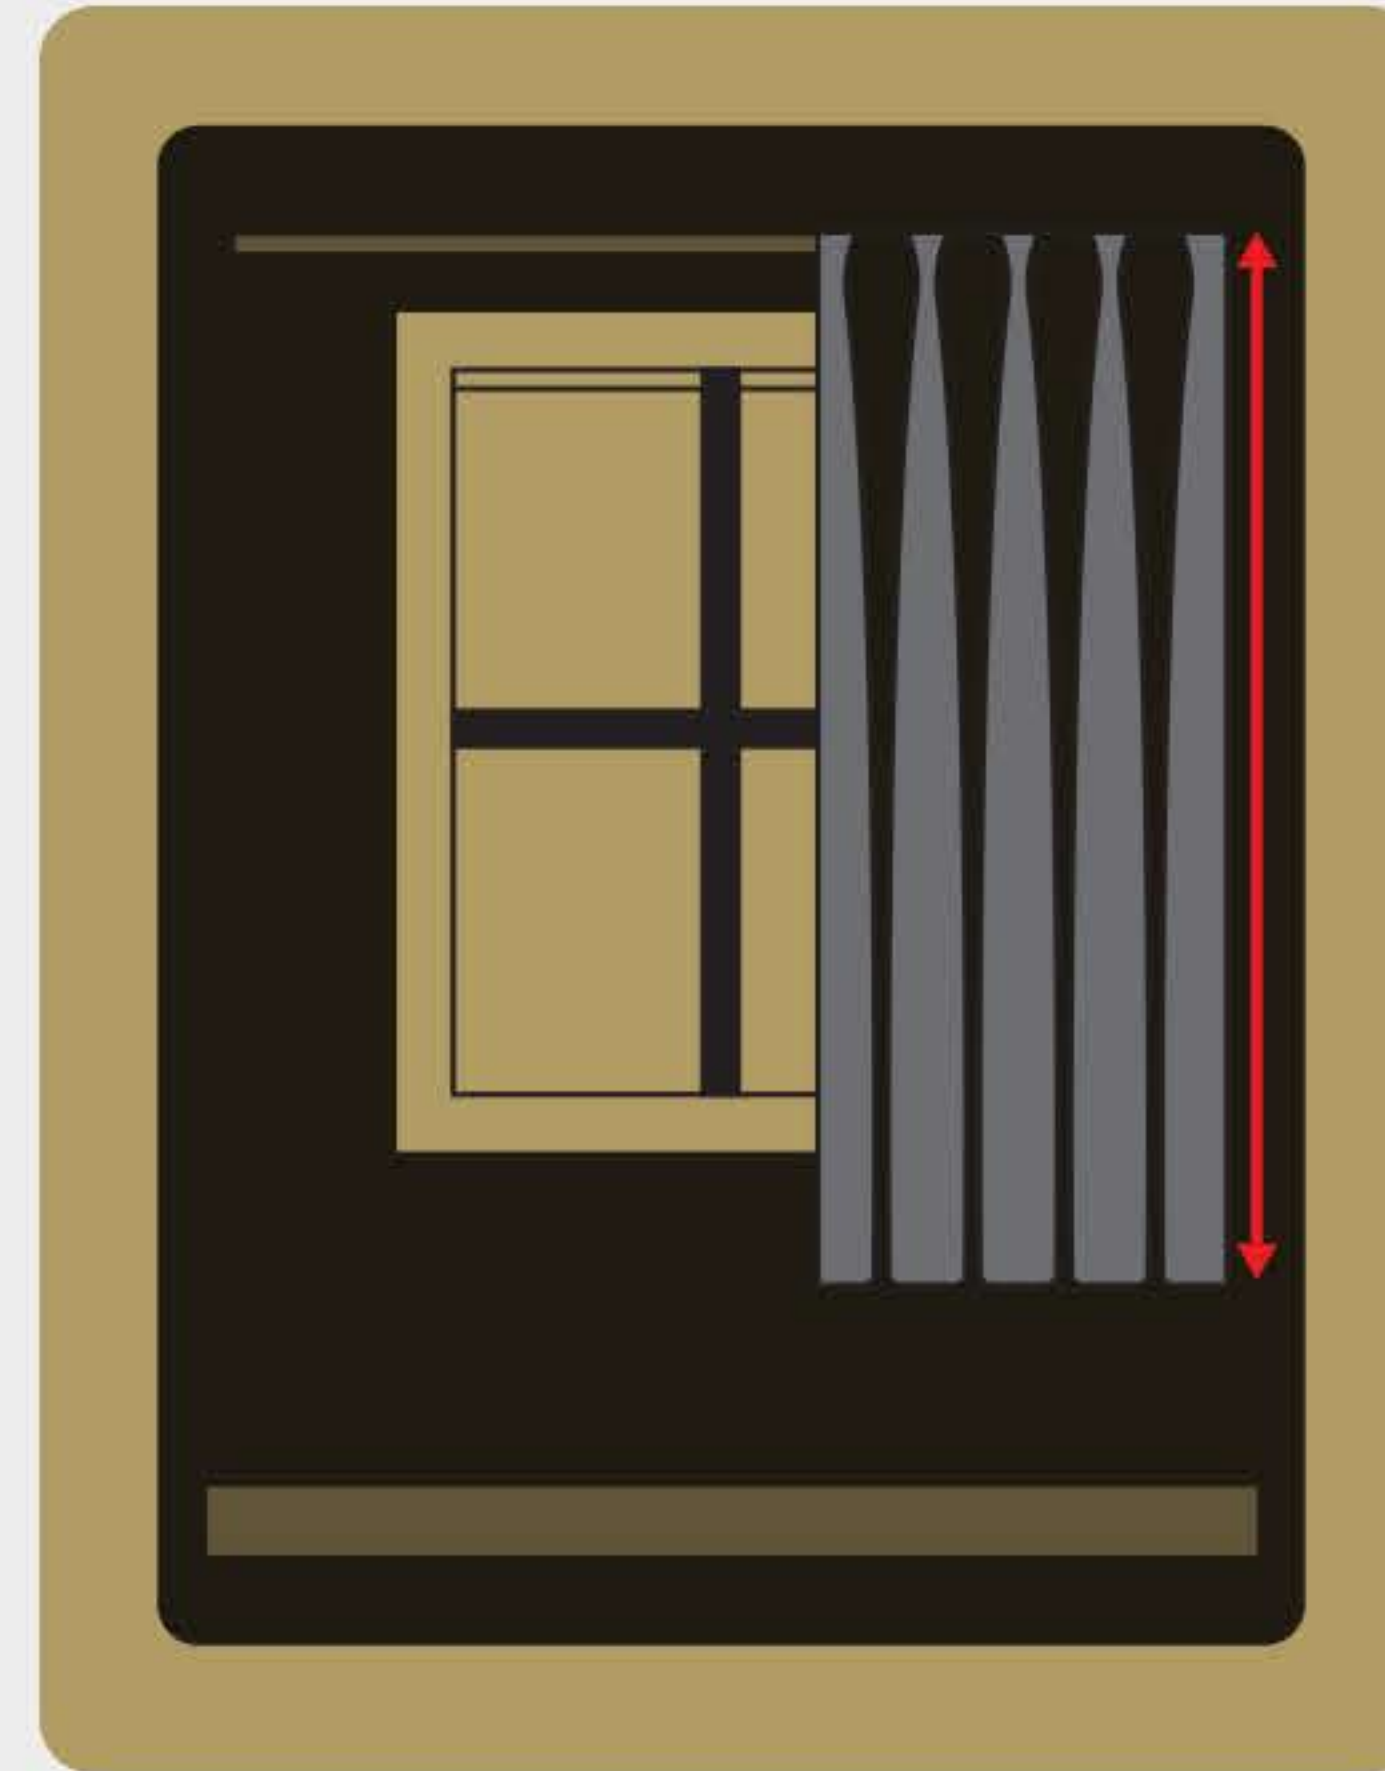

CURTAIN WIDTH AND HEIGHT

Track width

Measure from left to right
Curtain track width NOT window width

Curtain height

Measure from top of curtain track
to your desired finished height.