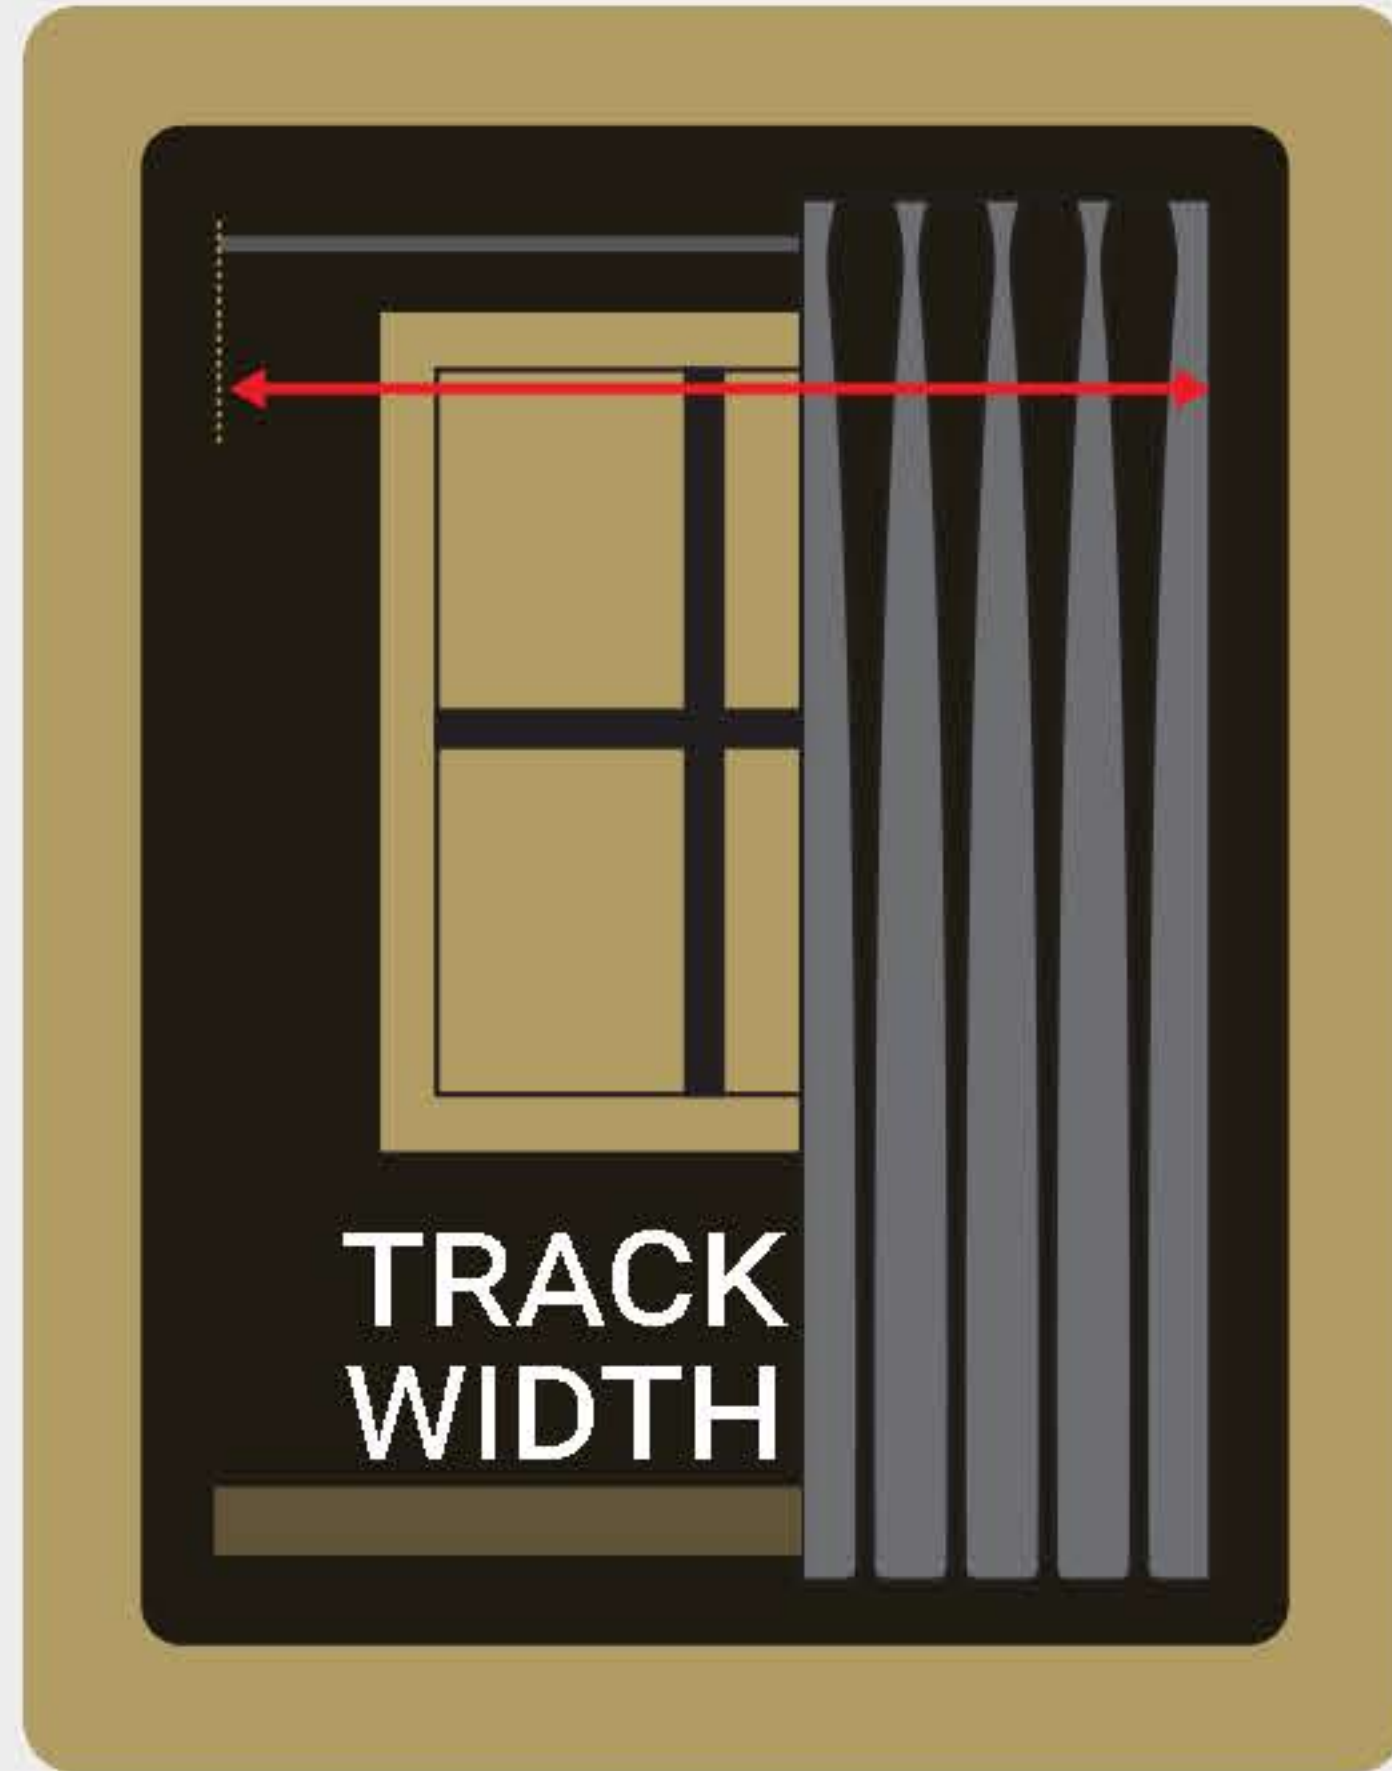

CURTAIN WIDTH AND HEIGHT

Track width

Measure from left to right
Curtain track width NOT window width

Curtain height

Measure from top of curtain track
to your desired finished height.